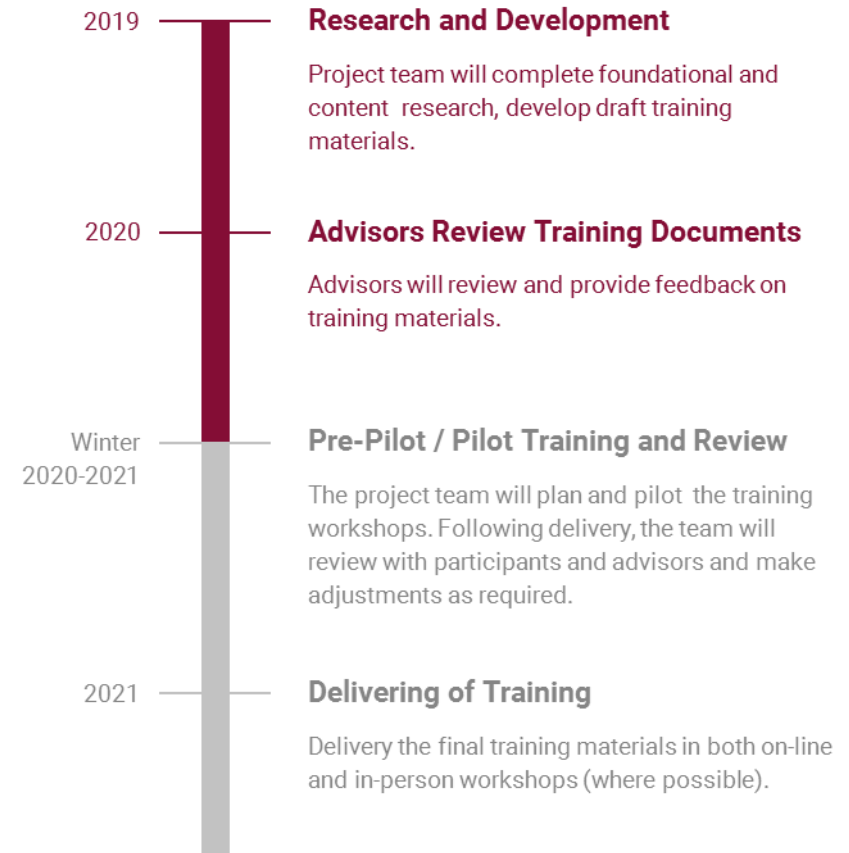

How did we get here?

Advisory Committee

- Diversity of experience and perspective

Survey of Membership

- Significant gap between awareness and ability to implement – due to a variety of barriers.
- Anticipated need to begin training with fundamentals across all core modules.